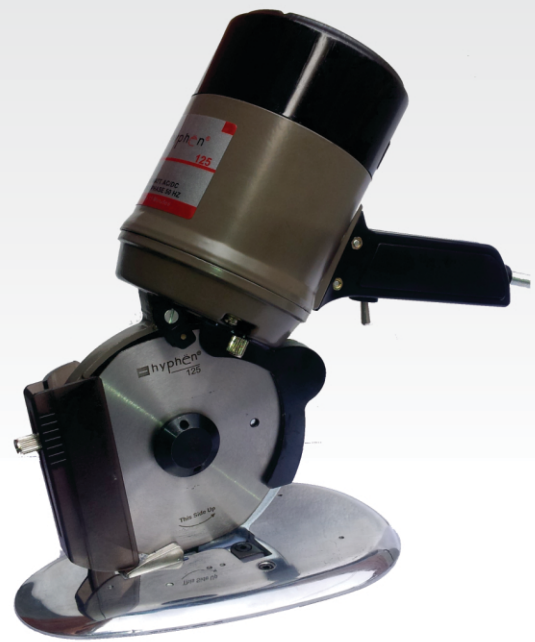

MASTER OF  
PORTABLE CUTTING

DURABLE

REASONABLE OPERATIONAL  
COST

MODEL  
HY-125

LARGE TORQUE  
CUTTING SMOOTH

WORM & BRONZE GEAR  
ENDURANCE

Round Cloth Cutting Machines

Buy online at [silaimart.com](http://silaimart.com)

### Benefits:-

- Eliminates Operator Fatigue
- Super duty cutting
- Efficiency
- Cutting of 25% greater capacity than competitive models
- On-the-spot sharpening with a built-in sharpener
- Durability ,Built with the highest grade materials available
- Eliminates fray when cutting shear or difficult to cut cloth due to the octagonal blade option

### Technical data

MODEL	HYPHEN-125
MOTOR	220V / 50C / 1P
POWER	350 W
CUTTING SPEED	600 R.P.M.
BLADE SIZE	125mm / 5 inch
CUTTING CAPACITY	38 mm / 1 ½"
MACHINE WEIGHT	4.25 KG
GROSS WEIGHT	4.65 KG
BOX DIMENSION(mm)	370 X 320 X 170